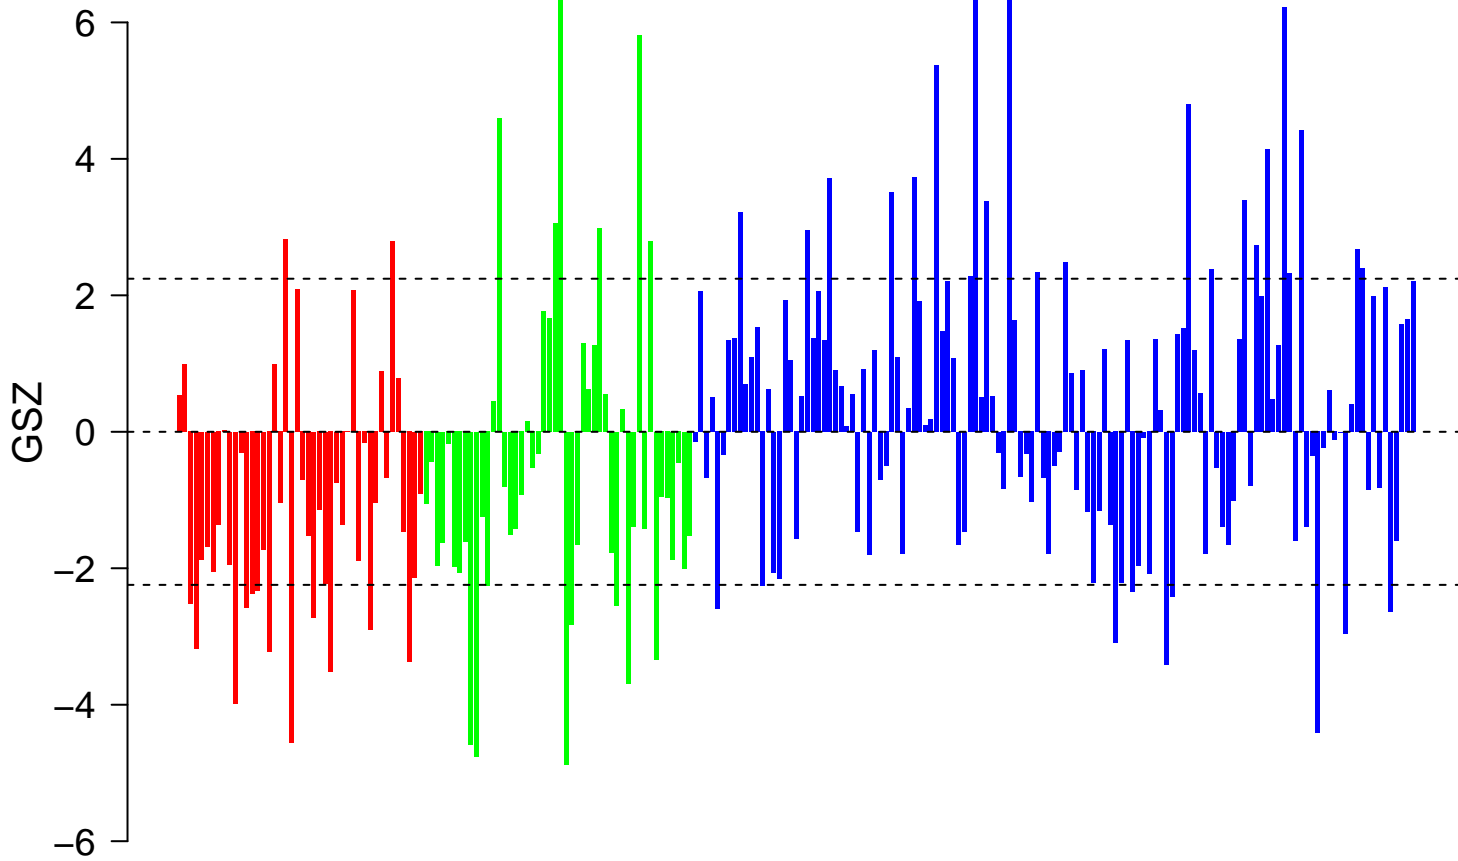

DAZARD_UV_RESPONSE_CLUSTER_G2

DAZARD_UV_RESPONSE_CLUSTER_G2

■ on
■ -
□ off

DAZARD_UV_RESPONSE_CLUSTER_G2